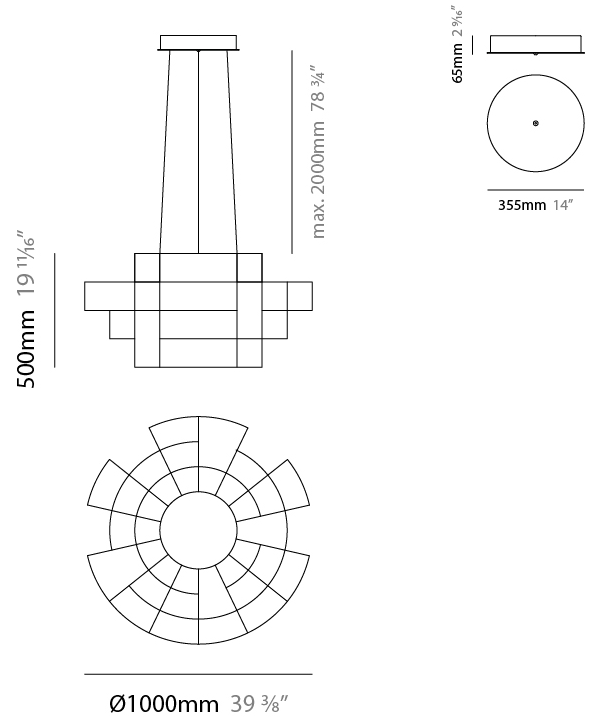

SPECTRE SUSPENSION

D101949-

base number   LED Dimming   Color Temperature   Finish Options

1. To build a product code in our configurator select the specify button on the base model # product page
2. To build a manual product code on this datasheet choose from the options listed below in blue font and add the suffix to the base model #

GENERAL

Series: Spectre
Brand: Quasar
Division: Design
Mounting Type: Suspension
Mounting Location: Ceiling
Subcategory: Ambient

PHYSICAL

Shape: Abstract
Diameter (mm): 1000
Diameter (in): 39 3/8
Height (mm): 500
Height (in): 19 11/16
Max. Overall Height (mm): 2500
Max. Overall Height (in): 98 7/16
Light Distribution: Omnidirectional
Weight (kg): 5
Weight (lbs): 11.02
Fixture Finish: [NIC / BRA / BBR](#)
Fixture Material: Metal
Cable Details: 2000mm Cable
Upon Request: Custom Sizes

ELECTRICAL

Lamp Type: LED
Input Wattage (W): 76.8
Dimming: [0-10V Dimming / Phase Dimming (120Vac Only)](#)
Driver Included: Yes
Driver Location: Integrated
Driver Type: Constant Voltage - Universal
Driver Class: Class 2
Input Voltage (V): 120 - 277
Output Voltage (V): 12

LED

Number of LEDs: 128
Color Temperature (°K): [2400 / 2800](#)
Max. Delivered Lumen (lm): 3840 (2800K)
CRI: >90 CRI
Lamp Life (hrs): 50000

OPTICAL

RATINGS AND CERTIFICATIONS

Certified By: Certified for North American Standards
IP rating: IP20

PROJECT _____
TYPE _____
SPECIFIER _____
QUANTITY _____
DATE _____